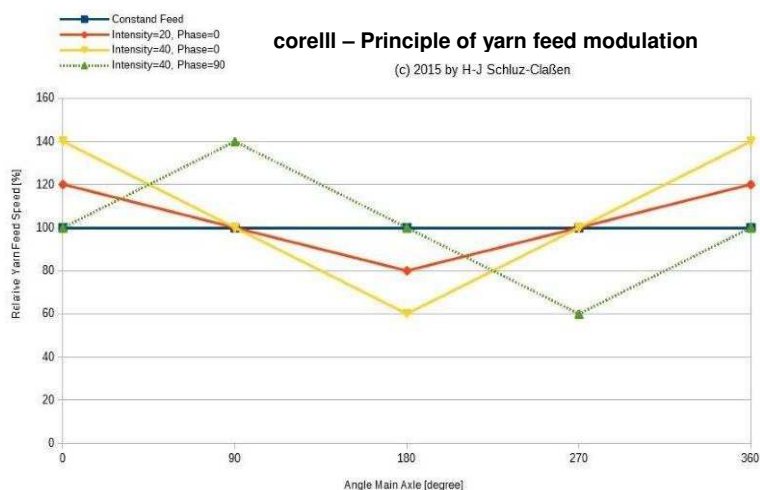

TUFTING MACHINES FOR ARTIFICIAL GRASS

GRASS TUFTER

SERVO YARN FEED

SERVO CLOTH FEED

KNIFE BLOCK
for quick and easy
change

SPECIAL YARN FEED ROLLERS
FOR EASY OPERATION

ACCESSORIES

- INSPECTION FRAMES
- REWINDERS / LAPPERS
- CREELS
- TUBING / EYELETS
- TIGHT END DETECTORS
- DROPPER STOP MOTIONS
- AIR MENDERS
- JUTE MOVER's
- LAZY „S“ ATTACHMENTS

2 PILE HEIGHT TUFTING MACHINES FOR ARTIFICIAL GRASS

2 PH GRASS TUFTER

2 PH GRASS

CONTROL PANEL

2 PH GRASS

ADVANTAGES

NATURAL APPEARANCE

LESS INFILL MATERIAL