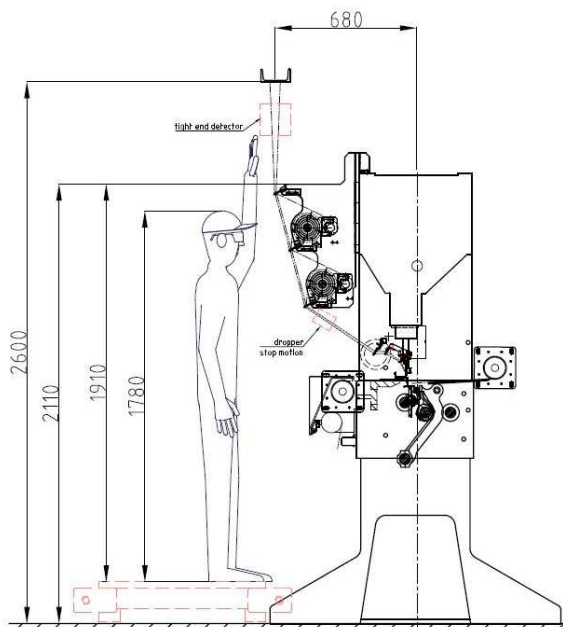

TUFTING MACHINES FOR ARTIFICIAL GRASS

GRASS TUFTER

SERVO YARN FEED

SERVO CLOTH FEED

KNIFE BLOCK
for quick and easy
change

SPECIAL YARN FEED ROLLERS
FOR EASY OPERATION

ACCESSORIES

- INSPECTION FRAMES
- REWINDERS / LAPPERS
- CREELS
- TUBING / EYELETS
- TIGHT END DETECTORS
- DROPPER STOP MOTIONS
- AIR MENDERS
- JUTE MOVER's
- LAZY „S“ ATTACHMENTS

2 PILE HEIGHT TUFTING MACHINES FOR ARTIFICIAL GRASS

2 PH GRASS TUFTER

2 PH GRASS

CONTROL PANEL

2 PH GRASS

ADVANTAGES

NATURAL APPEARANCE

LESS INFILL MATERIAL